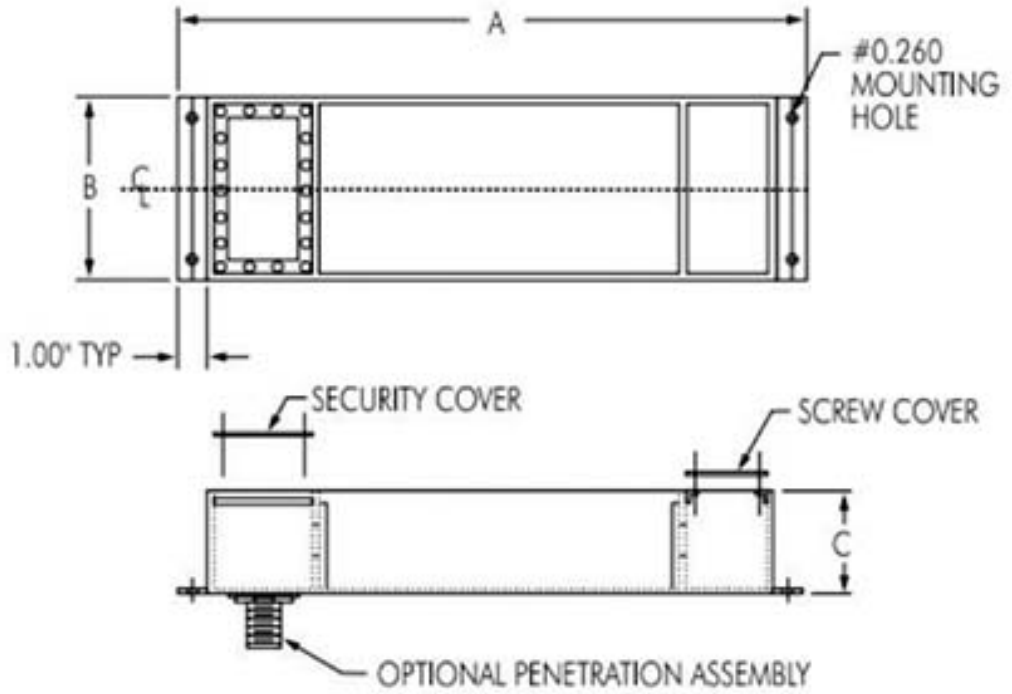

Product Charts

**LRE Series
Filter Style 2**

1. PENETRATION ASSEMBLY IS OPTIONAL AND MUST BE SPECIFIED WHEN REQUIRED.
2. GROUNDING STUD PROVIDED INSIDE INPUT AND OUTPUT WIRING COMPARTMENTS.
3. ADDITIONAL MOUNTING HOLES PROVIDED IN MOUNTING FLANGE ON 3 AND 4 LINE FILTERS.